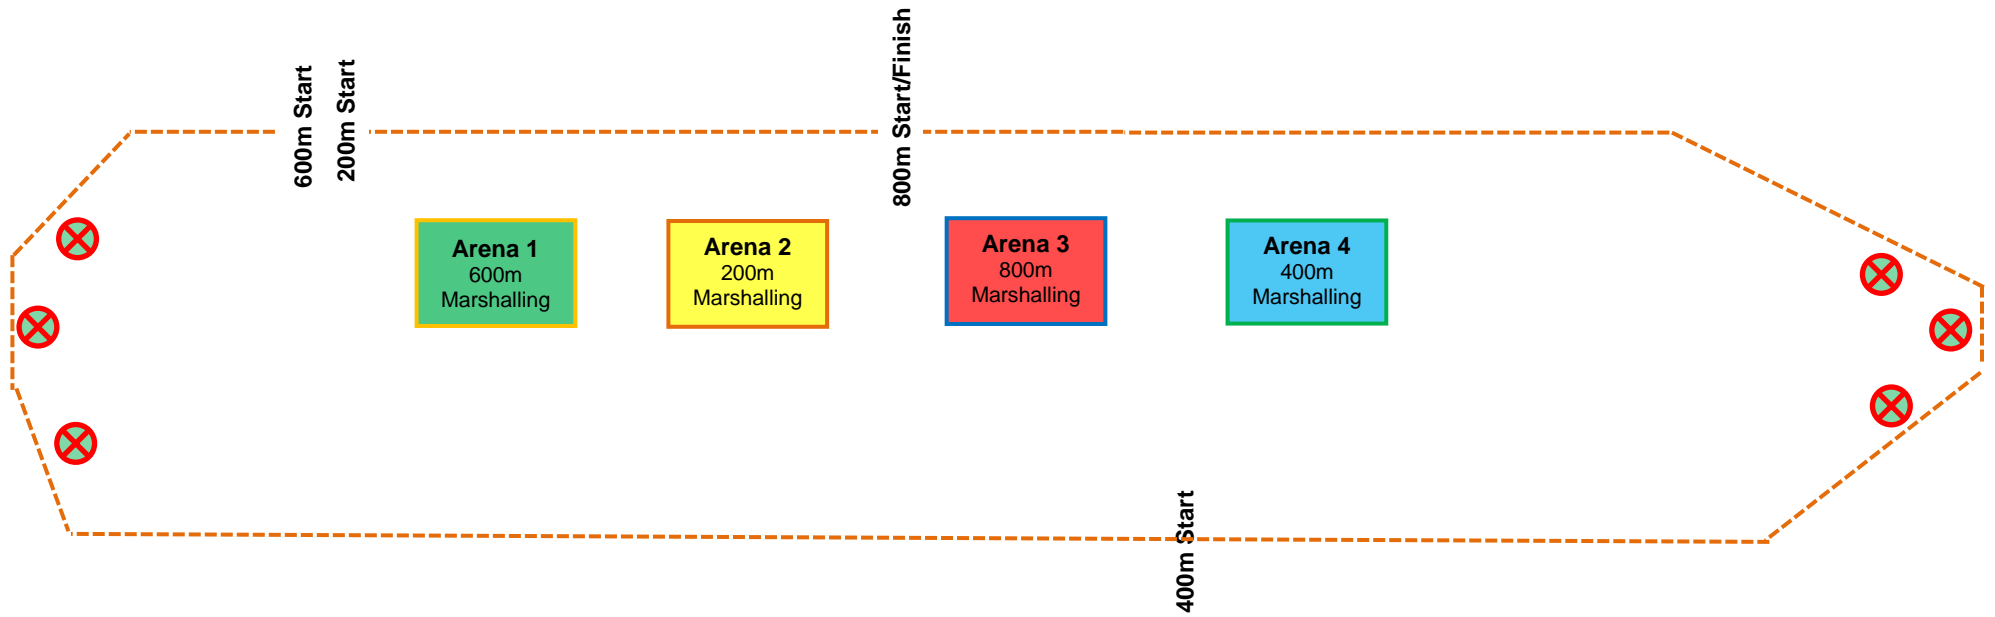

2km Beach Relay

SEA SIDE

- Arena 1 Green – 600m
- Arena 2 Yellow – 200m
- Arena 3 Red – 800m
- Arena 4 Blue – 400m