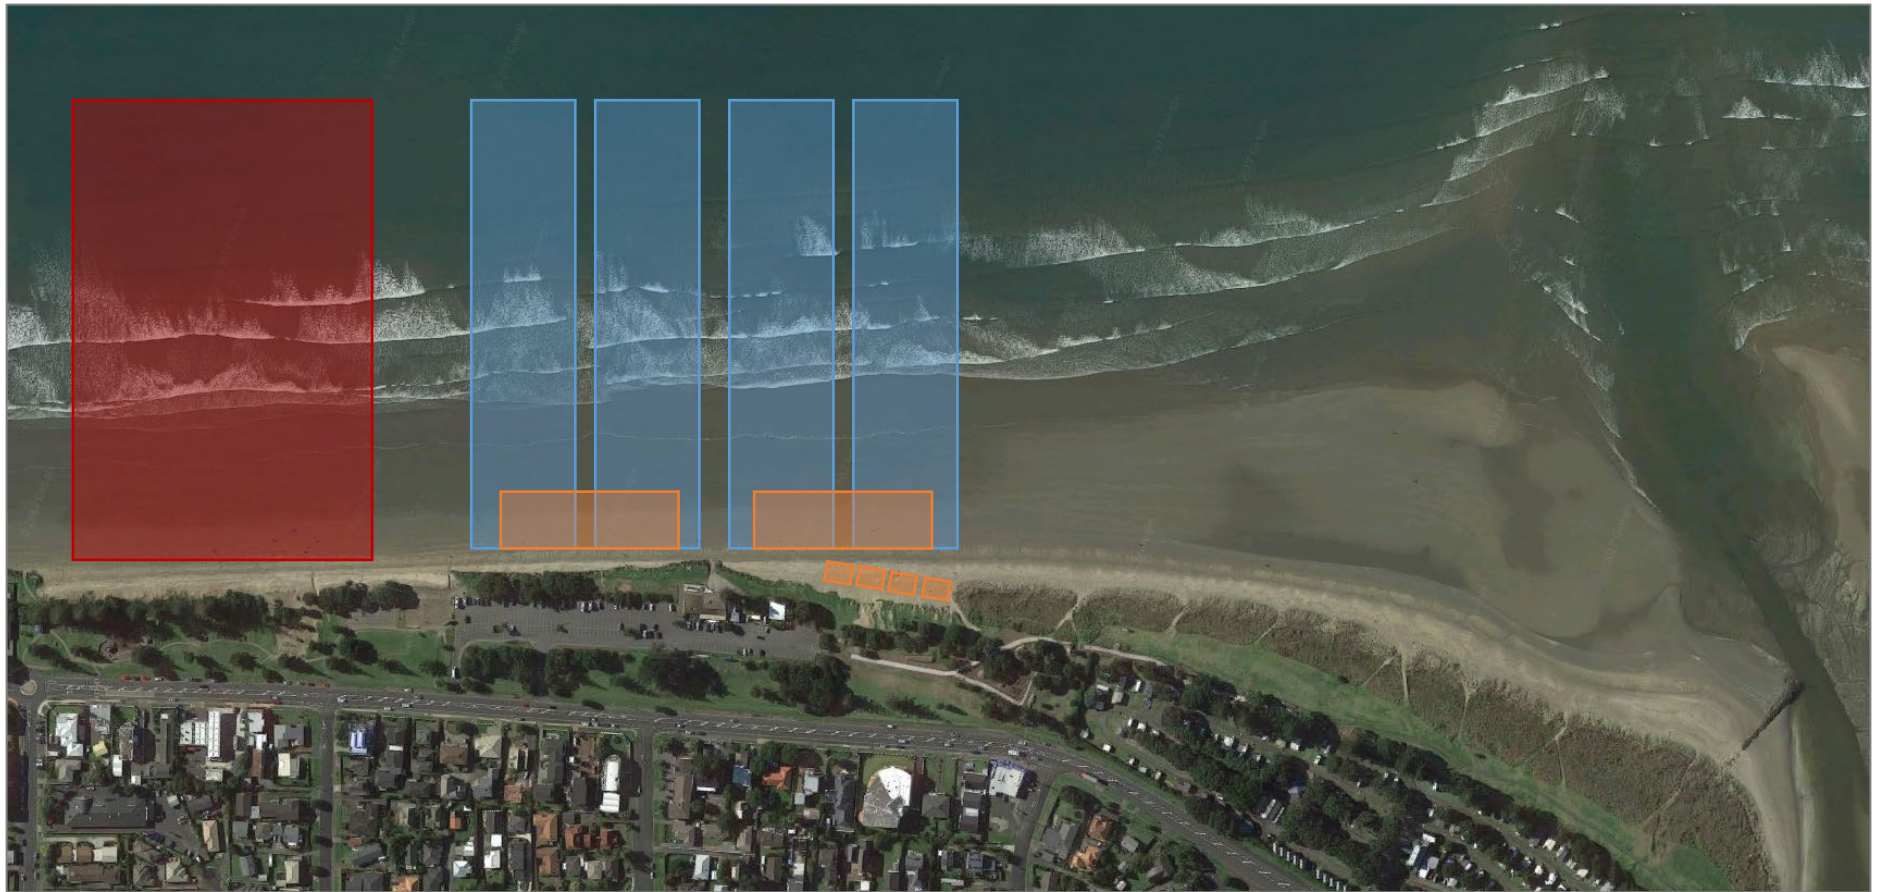

SITE PLANS

LEGEND

	Club Tents		Water Arena
	Podium		Sprint Track / Beach Flag Pits
	Sponsors / Exhibitors / Food Vendors /6x3m Removable Buildings		10x15m Marshalling Tents
	Vehicle Access		Patrolled Area
	Pedestrian Access		First Aid Station
	IRB Setup / Pack Down Area		Fencing
	Trailer Parking		Waste / Recycling Station
	Restricted Club Van and Event Staff Parking		